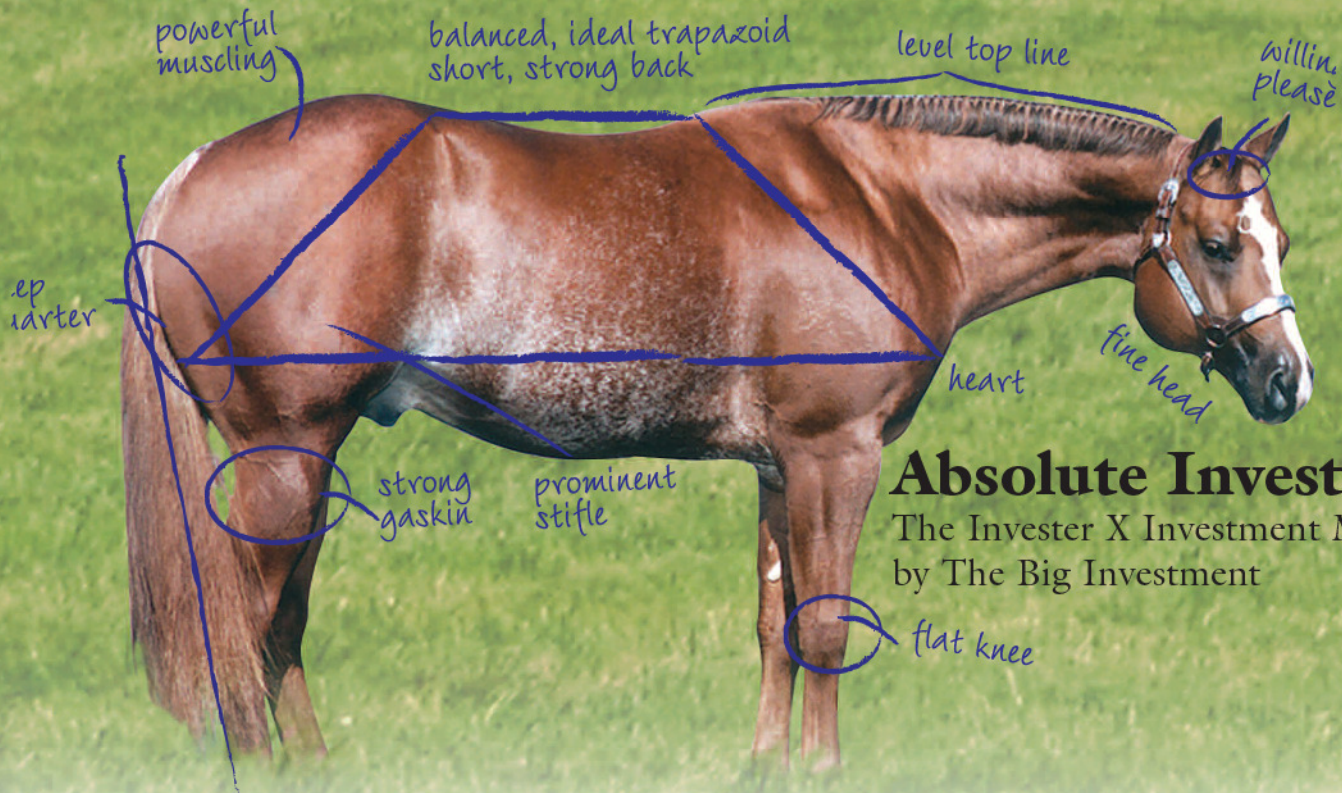

Build with

Absolute

confidence.

Select mates for your mares with conformation, movement and genetics proven to perform. Book with Absolute Investment for “*designer genes™*” and our professional breeding services, which include **Kentucky bred-and-born advantages.**

Absolute Investment is the ultimate, prepotent sire. No other sire consistently stamps his offspring like Absolute Investment. Absolutes perennially top the charts in western riding, western pleasure, performance halter and other performance classes.

Call today for an Absolute of your own. Partner with us early for special offers.

Visit our website: www.AbsoluteBloodlines.com.

Absolute Investment

The Investor X Investment Ms
by The Big Investment

Dan P. McWhirter

Quarter Horses

Leading Breeder for 30 years
402-744-8341 • DanMcWhirter.com